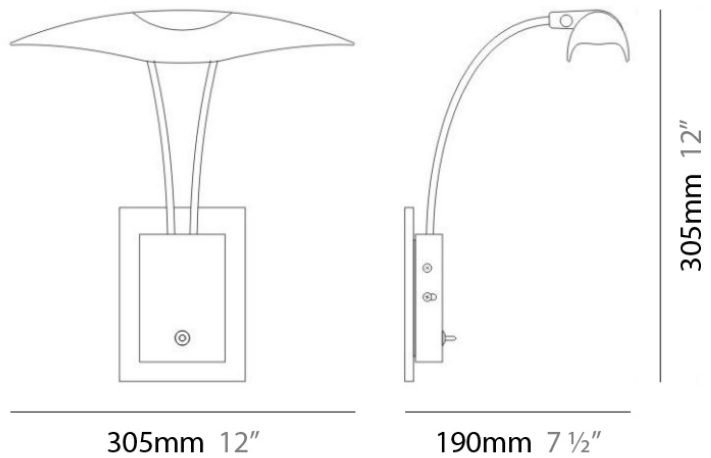

RAYA SURFACE

D95005

PROJECT	
TYPE	
NOTES	
QUANTITY	
DATE	

GENERAL

Series: Raya
Brand: Milan
Division: Design
Mounting Type: Surface
Mounting Location: Wall
Subcategory: Task

PHYSICAL

Shape: Abstract
Diameter (mm): 305
Diameter (in): 12
Height (mm): 305
Height (in): 12
Extension (mm): 190
Extension (in): 7 1/2
Light Distribution: Direct
Weight (kg): 2.04
Weight (lbs): 4.5
Diffuser: White Glass
Fixture Material: Metal

ELECTRICAL

Number of Lamps: 2
Lamp Type: LED Retrofit
Lamp Shape: T4
Bulb Included: Bulb Not Included
Total Output Wattage (W): 40
Max. Wattage Per Lamp (W): 20
Lamp Base: GY6.35
Input Voltage (V): 120

LED

OPTICAL

RATINGS AND CERTIFICATIONS

Certified By: CSA Certified to UL and CSA Standards
IP rating: IP20