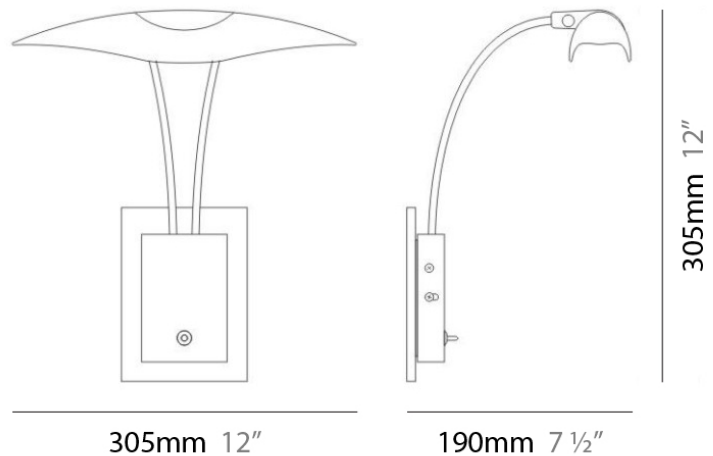

RAYA SURFACE

D95004

PROJECT	
TYPE	
NOTES	
QUANTITY	
DATE	

GENERAL

Series: Raya
 Brand: Milan
 Division: Design
 Mounting Type: Surface
 Mounting Location: Wall
 Subcategory: Task

PHYSICAL

Shape: Abstract
 Diameter (mm): 305
 Diameter (in): 12
 Height (mm): 305
 Height (in): 12
 Extension (mm): 190
 Extension (in): 7 ½
 Light Distribution: Direct
 Weight (kg): 2.04
 Weight (lbs): 4.5
 Diffuser: White Glass
 Fixture Material: Metal

ELECTRICAL

Number of Lamps: 2
 Lamp Type: LED Retrofit
 Lamp Shape: T4
 Bulb Included: Bulb Not Included
 Max. Wattage Per Lamp (W): 20
 Lamp Base: GY6.35
 Input Voltage (V): 120

LED

OPTICAL

RATINGS AND CERTIFICATIONS

Certified By: CSA Certified to UL and CSA Standards
 IP rating: IP20

RAYA SURFACE

D95005

PROJECT	
TYPE	
NOTES	
QUANTITY	
DATE	

GENERAL

Series: Raya
 Brand: Milan
 Division: Design
 Mounting Type: Surface
 Mounting Location: Wall
 Subcategory: Task

PHYSICAL

Shape: Abstract
 Diameter (mm): 305
 Diameter (in): 12
 Height (mm): 305
 Height (in): 12
 Extension (mm): 190
 Extension (in): 7 1/2
 Light Distribution: Direct
 Weight (kg): 2.04
 Weight (lbs): 4.5
 Diffuser: White Glass
 Fixture Material: Metal